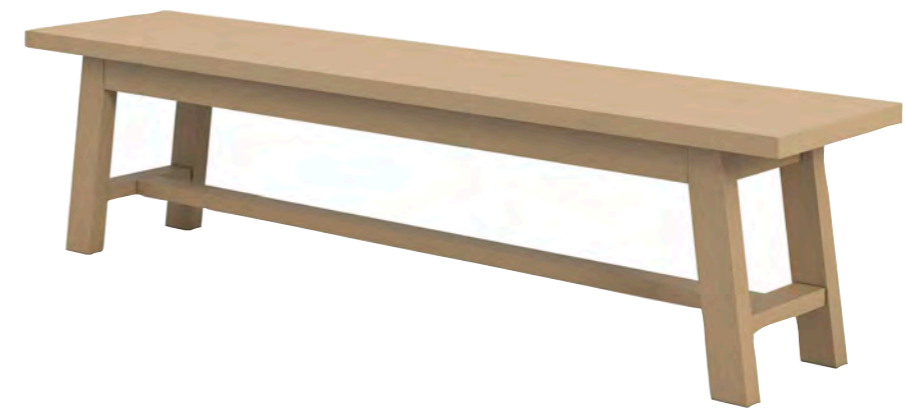

DRIFT DINING BENCH MC

Code DRILATBEN
Colour Latte
Material Matte Grain Engineered Wood
Dimensions 450(h) x 1800(w) x 400mm(d)
Collection Modern Country