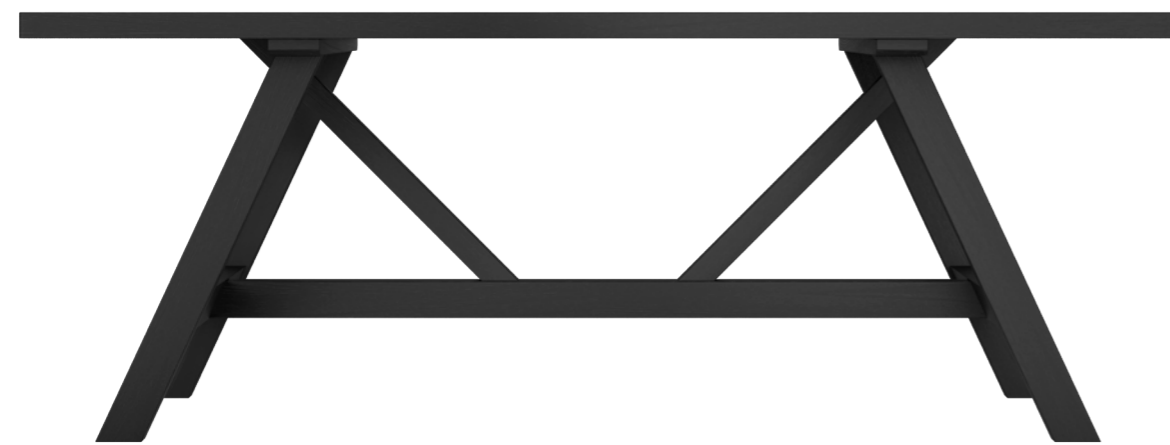

NANTUCKET DINING TABLE (MC)

Code NANBLADIN
Colour Black
Material Oak Veneer & Poplar
Dimensions 770(h) x 2000(w) x 900mm(d)
Collection Modern Country