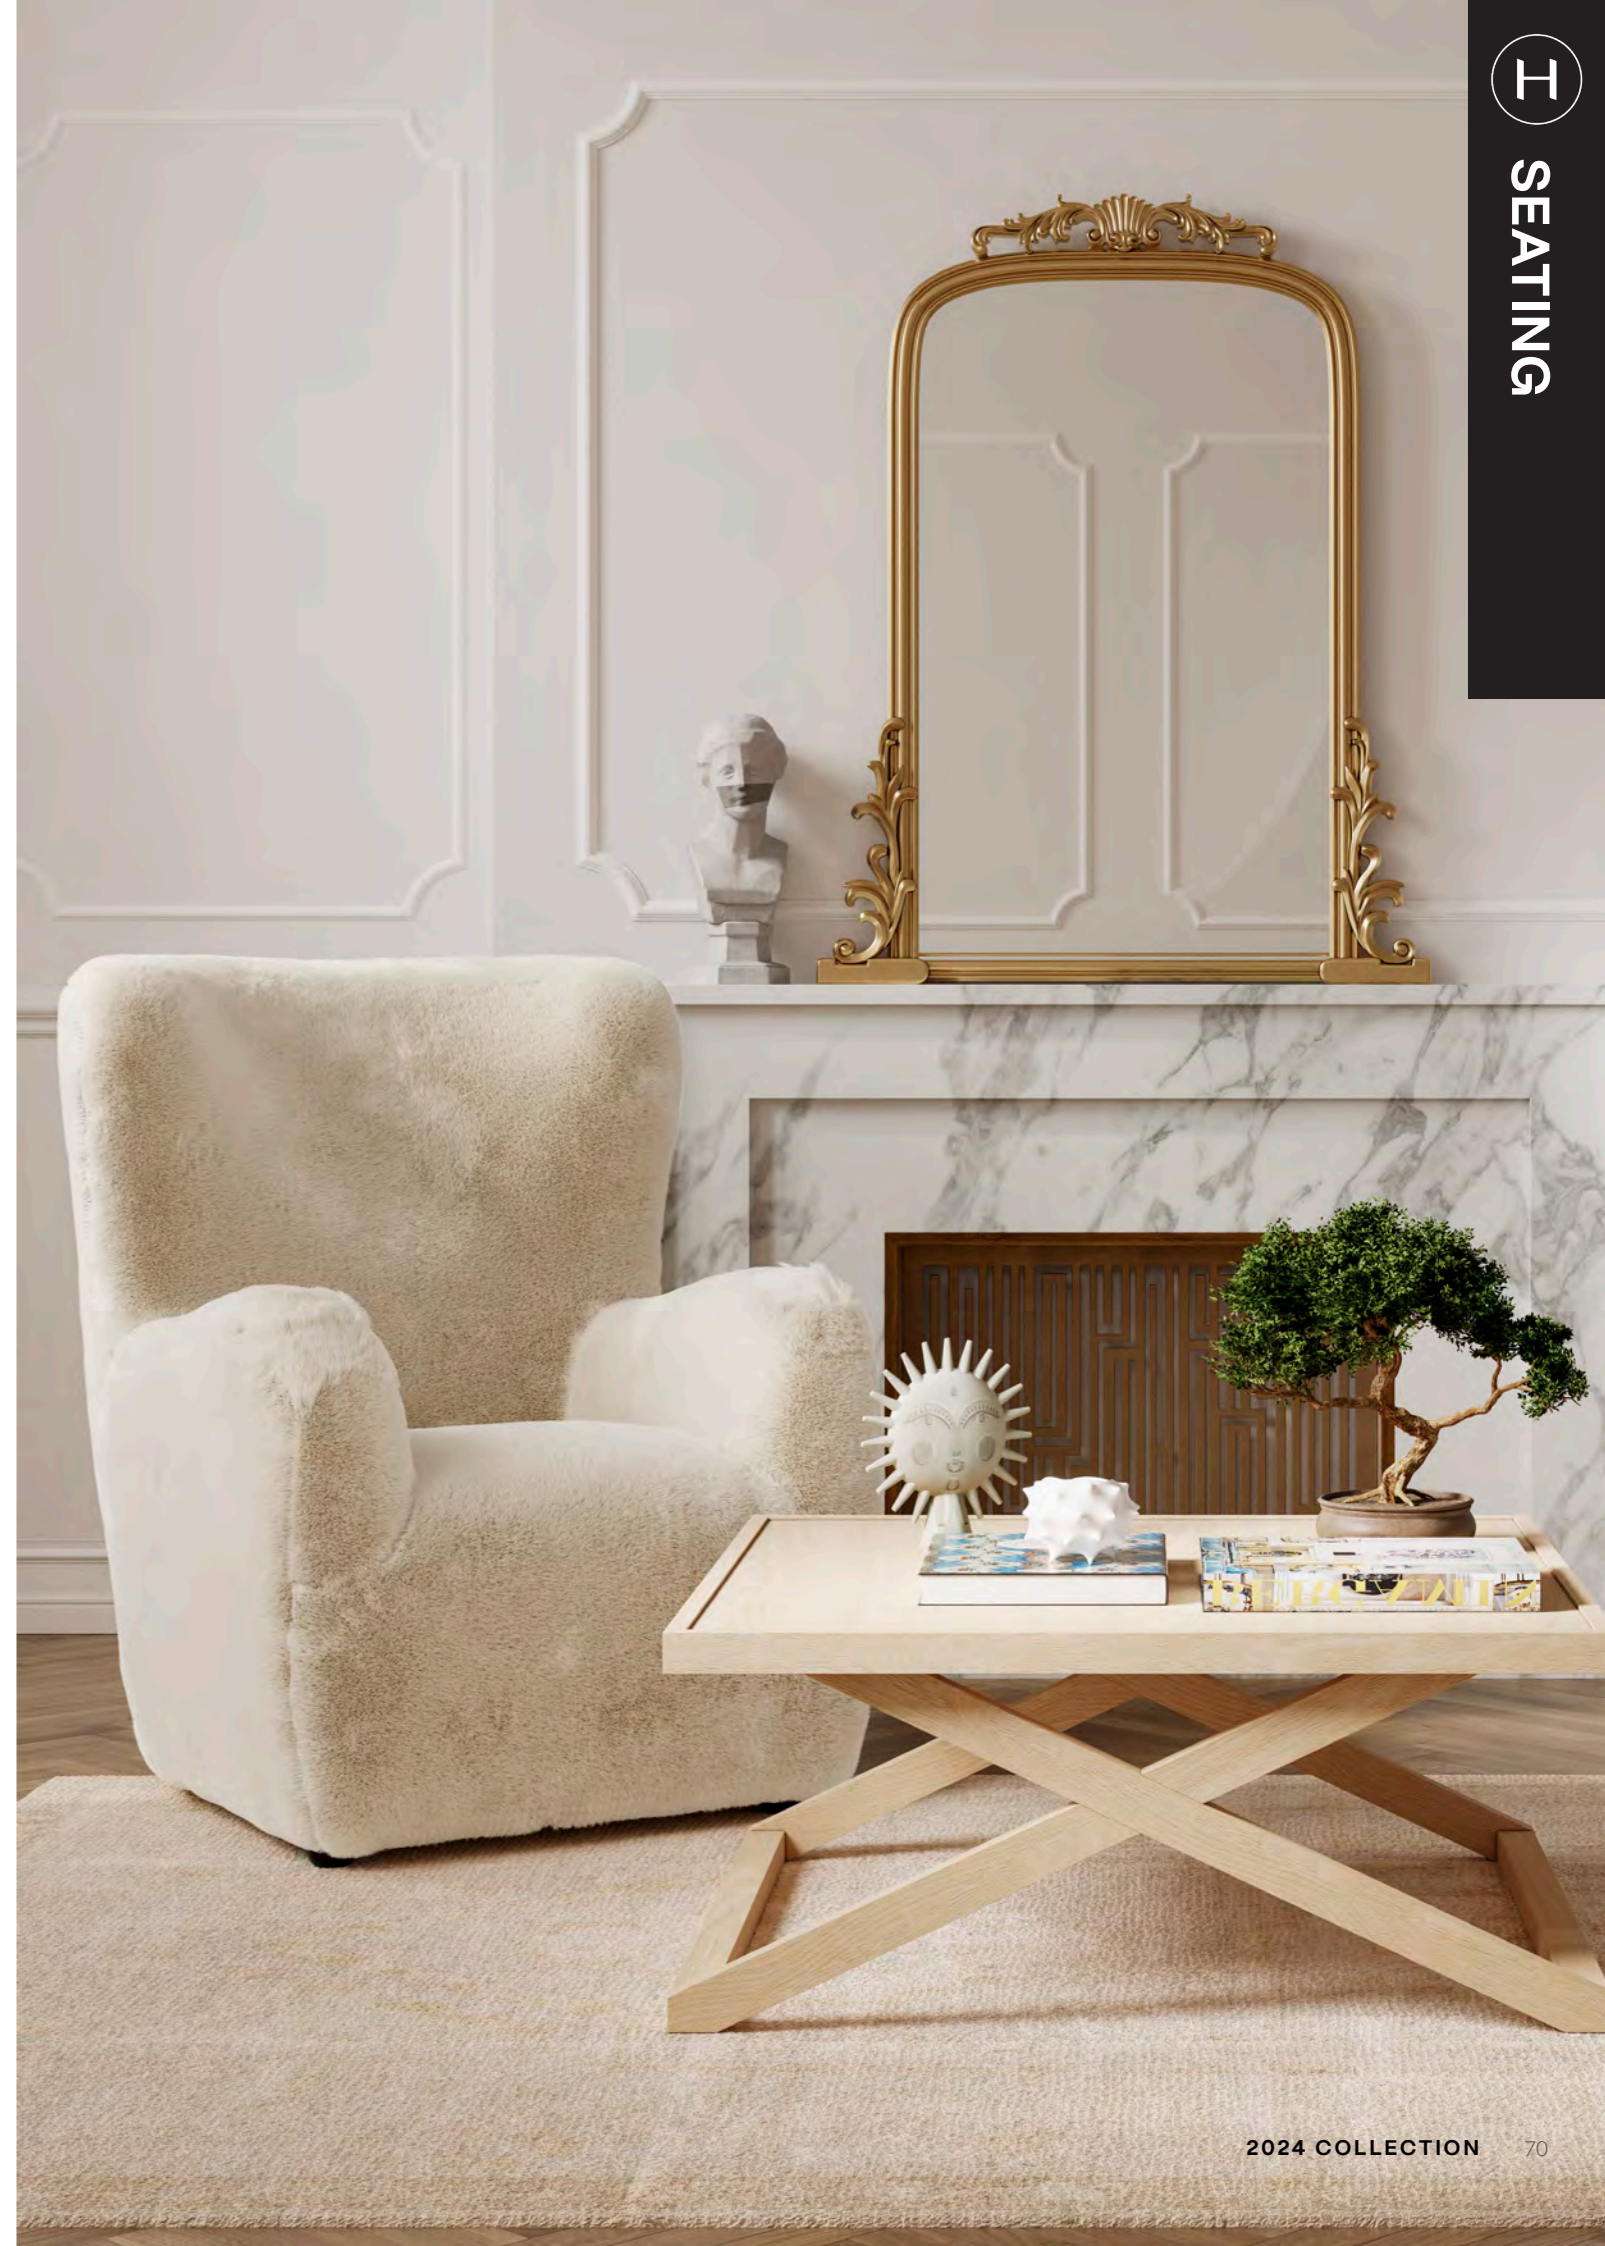

BEAR ACCENT CHAIR (MC)

Code BEAWOLCHA
Colour Wolf
Material Faux Fur
Dimensions 1020(h) x 760(w) x 890mm(d)
Collection Modern Country